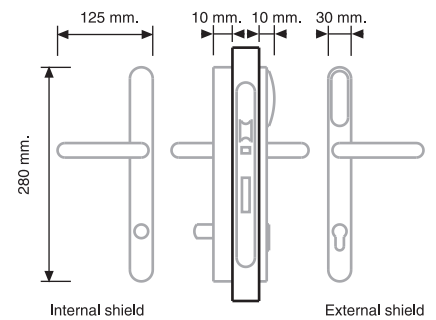

Operating modes:

- Closed (opening with card).
- Uncontrolled entry (automatic opening according to calendar and timetable).
- Bistable (opening and closing with card).

TECHNICAL SPECIFICATIONS

Dimensions:	280 x 125 x 10+10 mm.
Material:	Stainless steel
Power supply:	6 VDC (4 LR03 AAA batteries)
Battery duration:	Approximately 30,000 cycles
Operating temperature:	+5° to 50°
Humidity:	up to 85%
FLASH memory:	256 bytes
Real-time clock:	Yes
Reading technology:	MIFARE (consultar others)
Reading range:	5 cm.
RF certificate:	RF-60