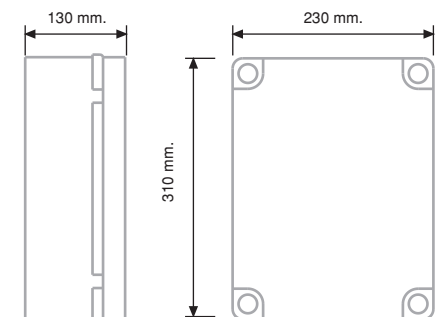

The information contained in this document is subject to change without prior warning. Nothing in this document may be interpreted as an additional warranty. DORLET S.A. does not accept responsibility for any errors or technical or editorial omissions contained in this document.

DORLET Parque Tecnológico de Alava C/Albert Einstein, 34 01510 Miñano Mayor ALAVA SPAIN
Tel. 945 29 87 90 Fax. 945 29 81 33 dorlet@dorlet.com
DORLET MENA Office N°404, HDS Tower P.O Box: 116899 JLT DUBAI UNITED ARAB EMIRATES
Tel. +971 4 4541346 Fax. +971 4 4541347 info-mena@dorlet.com

www.dorlet.com

1 of 1