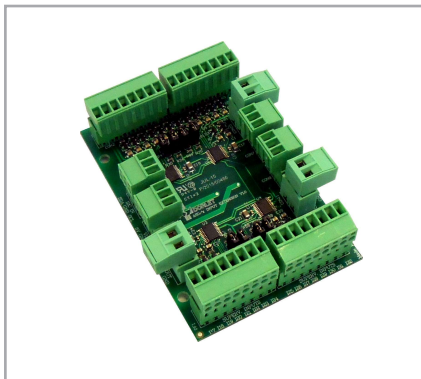

ASD 32 INPUTS EXTENSION BOARD

SUPERVISED INPUTS EXTENSION BOARD FOR ASD SERIES CONTROLLERS

10005002 V1.0.0.ENG

COD 14799400

▶ EXT. BOARD-32I (32 INPUTS)

FEATURES

DORLET ASD/1, ASD/2 and ASD/4 controllers can have their inputs and outputs extended thanks to input/output extension boards.

These boards can be connected to the ASD using a I2C communications bus and they receive their power supply from the ASD board itself.

You can connect an input board (AMP-

32E) and/or an output board (AMP-24S) to each controller. These extensions disable the existing inputs of the controller having a maximum number of 32 inputs per controller. The digital inputs for access control (button, magnetic contact etc.) and locking outputs are kept.

The boards are supplied in a separate box to the controllers, or placed together in the CPU box according to the needs of the customer.

- Extension board for ASD series controllers with 32 supervised inputs.

▶ TECHNICAL SPECIFICATIONS

Dimensions:	100 x 67 x 30 mm.
Box dimensions*:	310 x 230 x 130 mm.
Power supply:	5 VDC.
Communications:	I2C Bus.
Supervised digital inputs:	32 inputs.
Inputs configurable as analogue:	8 inputs.
Outputs per relay:	N/A.
Outputs per open collector:	N/A.