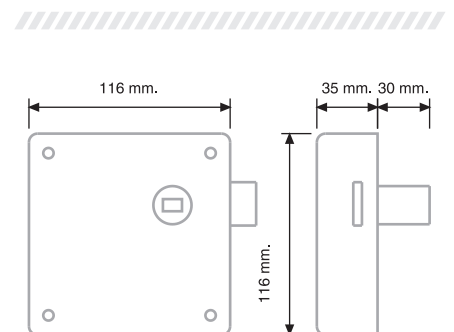

## TECHNICAL SPECIFICATIONS

Dimensions:	116 x 116 x 35 mm.
Weight:	320 gr.
Material:	Plastic.
Finish:	Black.
Operating temperature:	-20°C - 70°C.
Reading mode:	MIFARE ISO14443A 13,56 Mhz.
Reading range:	10 - 20 mm.
Power supply:	4 LR6 1,5V batteries.
Number of cycles/lifespan:	40,000 cycles/ 2 years.
Signalling:	Red LED.